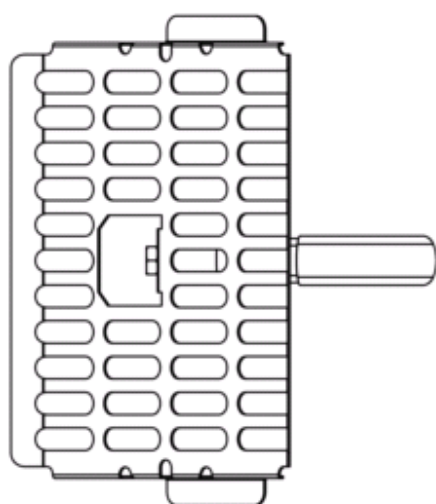

TECHNICAL DATA SHEET

JUAL

LEAF GRATE FOR RECTANGULAR ROOF OUTLET FOR CANT STRIP

PRODUCT DESCRIPTION

JUAL Leaf Grate for Rectangular Roof Outlet for cant strip

Application:

As Leaf Grate for Rectangular Roof Outlet installed on flat roof with cant strip between roof surface and parapet.
Fits Rectangular parapet roof Outlet 77x56 – 95x56 mm.

MATERIAL:

Stainless steel AISI304/EN1.4301

TECHNICAL DATA SHEET

TECHNICAL INFORMATION

ARTICLE NUMBER

JUAL ARTICLE NO.	FITS PIPE SIZE	BOLT
72000HK	77x56 & 96x56	M6-Hexagon bolt