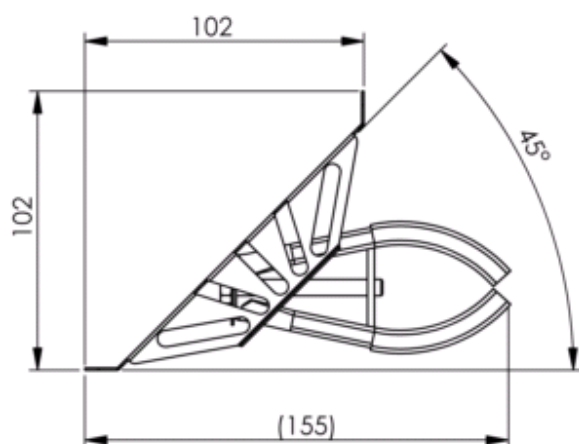

TECHNICAL DATA SHEET

JUAL

LEAF GRATE FOR RECTANGULAR ROOF OUTLET FOR CANT STRIP

PRODUCT DESCRIPTION

JUAL Leaf Grate for Rectangular Roof Outlet for cant strip

Application:

As Leaf Grate for Rectangular Roof Outlet installed on flat roof with cant strip between roof surface and parapet.
Fits Rectangular parapet roof Outlet 77x56 – 95x56 mm.

MATERIAL:

Stainless steel AISI304/EN1.4301

TECHNICAL DATA SHEET

TECHNICAL INFORMATION

ARTICLE NUMBER

JUAL ARTICLE NO.	FITS PIPE SIZE	BOLT
72000HK	77x56 & 96x56	M6-Hexagon bolt