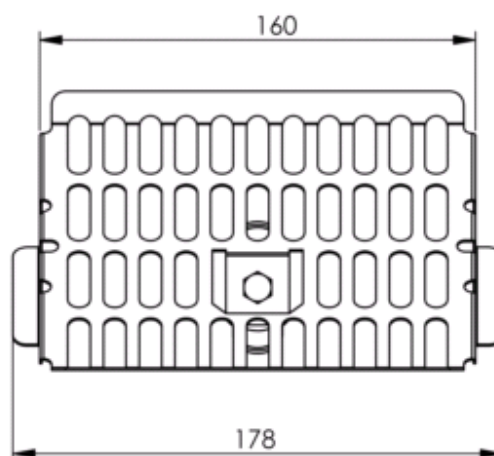

TECHNICAL DATA SHEET

JUAL

LEAF GRATE FOR RECTANGULAR ROOF OUTLET FOR CANT STRIP

PRODUCT DESCRIPTION

JUAL Leaf Grate for Rectangular Roof Outlet for cant strip

Application:

As Leaf Grate for Rectangular Roof Outlet installed on flat roof with cant strip between roof surface and parapet.
Fits Rectangular parapet roof Outlet 77x56 – 95x56 mm.

MATERIAL:

Stainless steel AISI304/EN1.4301

TECHNICAL DATA SHEET

TECHNICAL INFORMATION

ARTICLE NUMBER

JUAL ARTICLE NO.	FITS PIPE SIZE	BOLT
72000HK	77x56 & 96x56	M6-Hexagon bolt