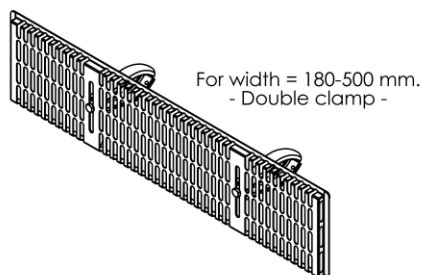

JUAL

LEAF GRATE FOR RECTANGULAR ROOF OUTLET

PRODUCT DESCRIPTION

JUAL Leaf Grate for rectangular Roof Outlet

APPLICATION:

As leaf grate for rectangular roof outlet.
Fits for rectangular outlet sizes from 77x56 to 500x100 mm.

MATERIALS:

Stainless steel AISI 304/EN AW-1.4301

ARTICLE NUMBERS

TYPE:	FITS OUTLET WIDTHS:	ARTICLE NUMBER:
JUAL Leaf Grate for rectangular Roof outlet 150	77-150	72000HR-150
JUAL Leaf Grate for rectangular Roof outlet 200	180-275	72000HR-200
JUAL Leaf Grate for rectangular Roof outlet 300	230-375	72000HR-300
JUAL Leaf Grate for rectangular Roof outlet 400	350-475	72000HR-400
JUAL Leaf Grate for rectangular Roof outlet 500	410-500	72000HR-500

TECHNICAL DATA SHEET

TECHNICAL INFORMATION

ARTICLE NUMBER:	DIMENSIONS [mm]:						NUMBER OF CLAMPS:
	A1:	A2:	C:	A min.: (min. outlet width)	A max.: (max. outlet width)	B: (outlet height)	
72000HR-150	200	220	-	77	180	50-100	1
72000HR-200	325	345	150	180	275		2
72000HR-300	425	445	150	230	375		2
72000HR-400	525	545	250	350	475		2
72000HR-500	625	645	350	410	500		2