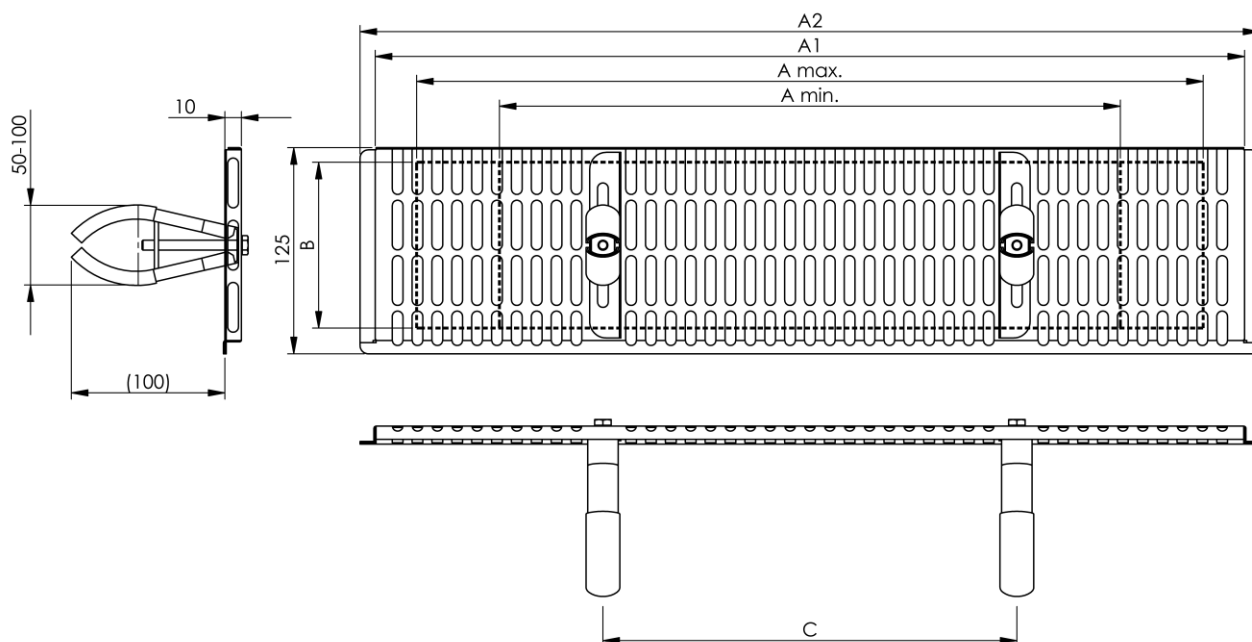

JUAL

LEAF GRATE FOR RECTANGULAR ROOF OUTLET

PRODUCT DESCRIPTION

JUAL Leaf Grate for rectangular Roof Outlet

APPLICATION:

As leaf grate for rectangular roof outlet.
Fits for rectangular outlet sizes from 77x56 to 500x100 mm.

MATERIALS:

Stainless steel AISI 304/EN AW-1.4301

ARTICLE NUMBERS

TYPE:	FITS OUTLET WIDTHS:	ARTICLE NUMBER:
JUAL Leaf Grate for rectangular Roof outlet 150	77-150	72000HR-150
JUAL Leaf Grate for rectangular Roof outlet 200	180-275	72000HR-200
JUAL Leaf Grate for rectangular Roof outlet 300	230-375	72000HR-300
JUAL Leaf Grate for rectangular Roof outlet 400	350-475	72000HR-400
JUAL Leaf Grate for rectangular Roof outlet 500	410-500	72000HR-500

TECHNICAL DATA SHEET

TECHNICAL INFORMATION

ARTICLE NUMBER:	DIMENSIONS [mm]:						NUMBER OF CLAMPS:
	A1:	A2:	C:	A min.: (min. outlet width)	A max.: (max. outlet width)	B: (outlet height)	
72000HR-150	200	220	-	77	180	50-100	1
72000HR-200	325	345	150	180	275		2
72000HR-300	425	445	150	230	375		2
72000HR-400	525	545	250	350	475		2
72000HR-500	625	645	350	410	500		2