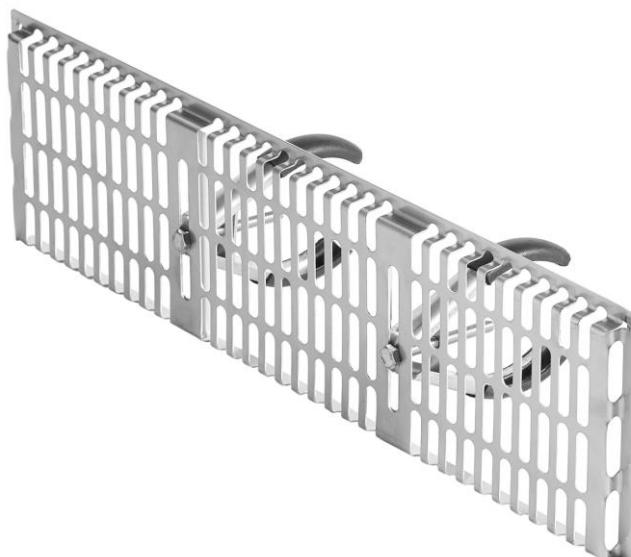

JUAL

LEAF GRATE FOR RECTANGULAR ROOF OUTLET

PRODUCT DESCRIPTION

JUAL Leaf Grate for rectangular Roof Outlet

APPLICATION:

As leaf grate for rectangular roof outlet.
Fits for rectangular outlet sizes from 77x56 to 500x100 mm.

MATERIALS:

Stainless steel AISI 304/EN AW-1.4301

ARTICLE NUMBERS

TYPE:	FITS OUTLET WIDTHS:	ARTICLE NUMBER:
JUAL Leaf Grate for rectangular Roof outlet 150	77-150	72000HR-150
JUAL Leaf Grate for rectangular Roof outlet 200	180-275	72000HR-200
JUAL Leaf Grate for rectangular Roof outlet 300	230-375	72000HR-300
JUAL Leaf Grate for rectangular Roof outlet 400	350-475	72000HR-400
JUAL Leaf Grate for rectangular Roof outlet 500	410-500	72000HR-500

TECHNICAL DATA SHEET

TECHNICAL INFORMATION

ARTICLE NUMBER:	DIMENSIONS [mm]:						NUMBER OF CLAMPS:
	A1:	A2:	C:	A min.: (min. outlet width)	A max.: (max. outlet width)	B: (outlet height)	
72000HR-150	200	220	-	77	180	50-100	1
72000HR-200	325	345	150	180	275		2
72000HR-300	425	445	150	230	375		2
72000HR-400	525	545	250	350	475		2
72000HR-500	625	645	350	410	500		2