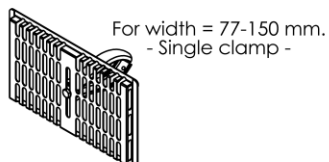

JUAL

LEAF GRATE FOR RECTANGULAR ROOF OUTLET

PRODUCT DESCRIPTION

JUAL Leaf Grate for rectangular Roof Outlet

APPLICATION:

As leaf grate for rectangular roof outlet.
Fits for rectangular outlet sizes from 77x56 to 500x100 mm.

MATERIALS:

Stainless steel AISI 304/EN AW-1.4301

ARTICLE NUMBERS

TYPE:	FITS OUTLET WIDTHS:	ARTICLE NUMBER:
JUAL Leaf Grate for rectangular Roof outlet 150	77-150	72000HR-150
JUAL Leaf Grate for rectangular Roof outlet 200	180-275	72000HR-200
JUAL Leaf Grate for rectangular Roof outlet 300	230-375	72000HR-300
JUAL Leaf Grate for rectangular Roof outlet 400	350-475	72000HR-400
JUAL Leaf Grate for rectangular Roof outlet 500	410-500	72000HR-500

TECHNICAL DATA SHEET

TECHNICAL INFORMATION

ARTICLE NUMBER:	DIMENSIONS [mm]:						NUMBER OF CLAMPS:
	A1:	A2:	C:	A min.: (min. outlet width)	A max.: (max. outlet width)	B: (outlet height)	
72000HR-150	200	220	-	77	180	50-100	1
72000HR-200	325	345	150	180	275		2
72000HR-300	425	445	150	230	375		2
72000HR-400	525	545	250	350	475		2
72000HR-500	625	645	350	410	500		2