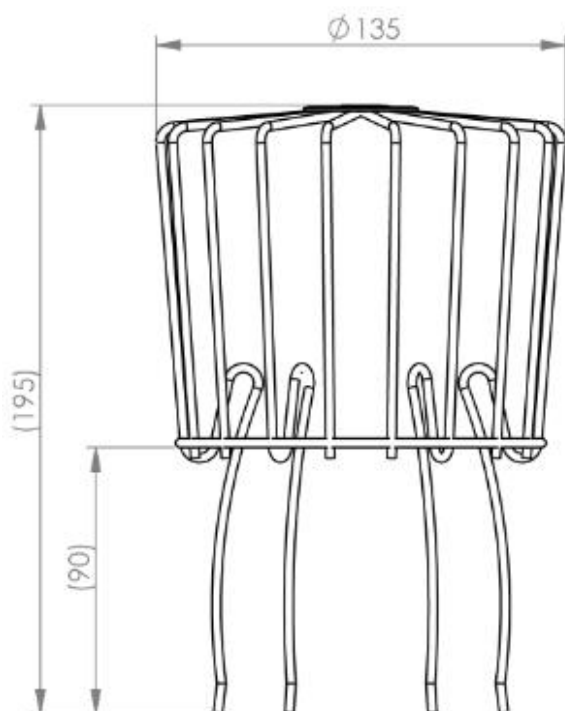

TECHNICAL DATA SHEET

JUAL

WIRE BALL LEAF GRATE

PRODUCT DESCRIPTION

JUAL Wire Ball Leaf Grate

APPLICATIONS:

As leaf grate for all types of roof outlets.
Fits outlets: Ø50 – Ø110 and Ø125 – Ø160.

MATERIALS:

Stainless steel wire, Ø3 mm. Coated with polyethylene (PE).

Installation and application must be conducted in accordance with current industry standards.

ARTICLE NUMBERS

TYPE	FITS OUTLETS	ARTICLE NO.
JUAL Wire Ball Leaf Grate	Ø50 – Ø110	70000
JUAL Wire Ball Leaf Grate, large model	Ø125 – Ø160	70002

TECHNICAL DATA SHEET

TECHNICAL INFORMATION

ROOF OUTLET DIMENSION	LEAF OUTLET CAPACITY WHEN USING THE LEAF GRATE
Ø50	3,4 L/SEC.
Ø63	3,5 L/SEC.
Ø75	3,8 L/SEC.
Ø90	4,4 L/SEC.
Ø110	5,7 L/SEC.
Ø125	8,4 L/SEC.

ROOF OUTLET DIMENSION	LEAF OUTLET CAPACITY WHEN USING THE LEAF GRATE
Ø125	8,4 L/SEC.
Ø145	-
Ø160	-

The capacity is not available for roof outlets larger than Ø125.