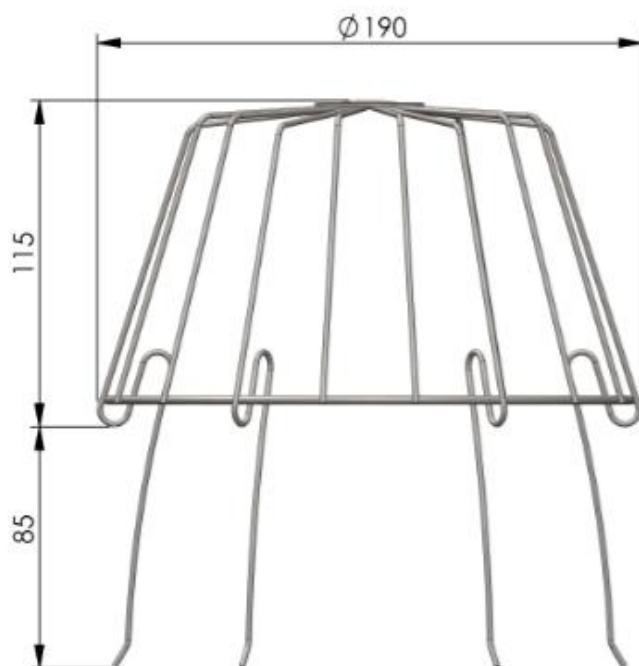

TECHNICAL DATA SHEET

JUAL

WIRE BALL LEAF GRATE

PRODUCT DESCRIPTION

JUAL Wire Ball Leaf Grate

APPLICATIONS:

As leaf grate for all types of roof outlets.
Fits outlets: Ø50 – Ø110 and Ø125 – Ø160.

MATERIALS:

Stainless steel wire, Ø3 mm. Coated with polyethylene (PE).

Installation and application must be conducted in accordance with current industry standards.

ARTICLE NUMBERS

TYPE	FITS OUTLETS	ARTICLE NO.
JUAL Wire Ball Leaf Grate	Ø50 – Ø110	70000
JUAL Wire Ball Leaf Grate, large model	Ø125 – Ø160	70002

TECHNICAL DATA SHEET

TECHNICAL INFORMATION

ROOF OUTLET DIMENSION	LEAF OUTLET CAPACITY WHEN USING THE LEAF GRATE
Ø50	3,4 L/SEC.
Ø63	3,5 L/SEC.
Ø75	3,8 L/SEC.
Ø90	4,4 L/SEC.
Ø110	5,7 L/SEC.
Ø125	8,4 L/SEC.

ROOF OUTLET DIMENSION	LEAF OUTLET CAPACITY WHEN USING THE LEAF GRATE
Ø125	8,4 L/SEC.
Ø145	-
Ø160	-

The capacity is not available for roof outlets larger than Ø125.