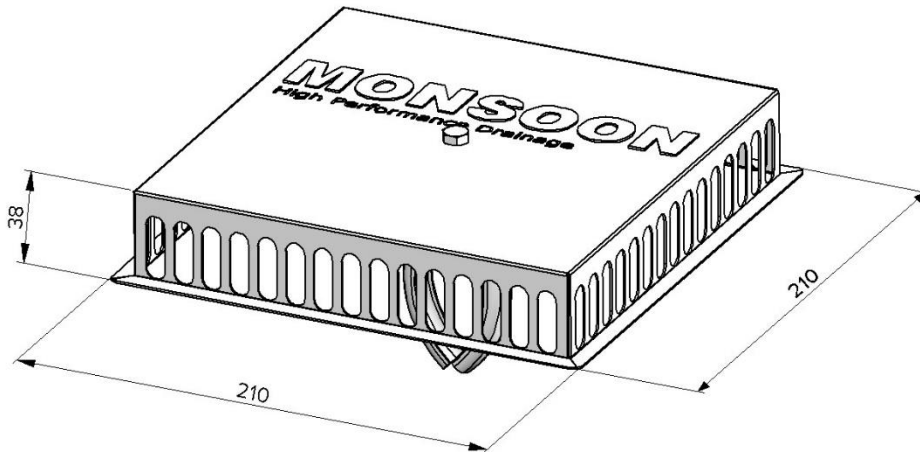

#### *JUAL Monsoon Leaf Grate*

**APPLICATIONS:**

As leaf grate for all types of roof outlets.  
Fits: Ø50 – Ø160.

**MATERIALS:**

Stainless steel ASI304.  
Mounting bracket in stainless steel with rubber coating.

### ARTICLE NUMBERS

| TYPE                    | FITS OUTLETS | ARTICLE NO. |
|-------------------------|--------------|-------------|
| JUAL Monsoon Leaf Grate | Ø50 – Ø160   | 75000       |

## TECHNICAL INFORMATION

| ROOF OUTLET DIMENSION | ROOF OUTLET CAPACITY WHEN USING THE LEAF GRATE |
|-----------------------|------------------------------------------------|
| Ø50                   | 5,3 L/SEC.                                     |
| Ø63                   | 9,8 L/SEC.                                     |
| Ø75                   | 9,6 L/SEC.                                     |
| Ø90                   | 12,0 L/SEC.                                    |
| Ø110                  | 11,3 L/SEC.                                    |
| Ø125                  | 19,1 L/SEC.                                    |